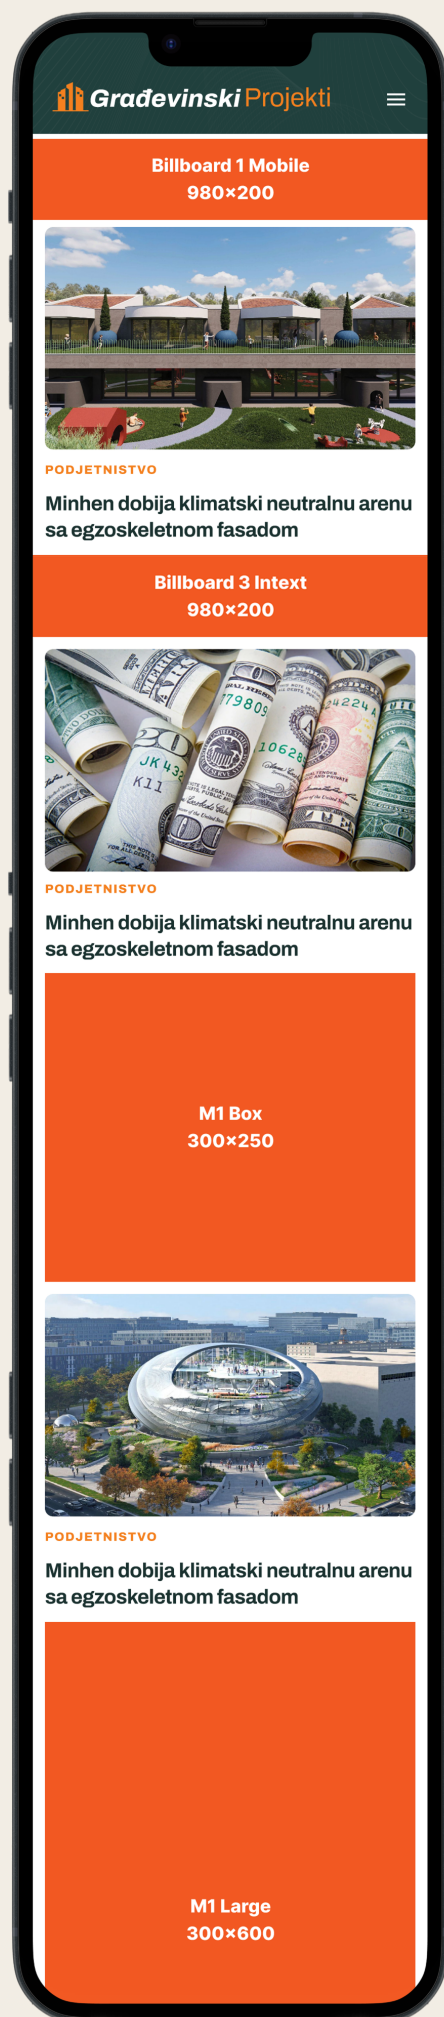

DESKTOP BANERI

| POZICIJA | DIMENZIJA | CENA (€) | MODEL |
|-------------|-----------|------------|-------|
| Billboard 1 | 980×200 | 120 | |
| Billboard 2 | 980×200 | 100 | |
| Billboard 3 | 980×200 | 80 | CPD |
| S1 Standard | 300×250 | 90 | |
| S1 Premium | 300×600 | 110 | |

MOBILNI BANERI

| POZICIJA | DIMENZIJA | CENA (€) | MODEL |
|--------------------|-----------|------------|-------|
| Billboard 1 Mobile | 980×200 | 160 | |
| Billboard 2 Intext | 980×200 | 120 | |
| Billboard 3 Intext | 980×200 | 100 | CPD |
| M1 Box | 300×250 | 110 | |
| M1 Large | 300×600 | 130 | |

The screenshot shows the website layout with several ad positions highlighted in orange boxes:

- Billboard 1 (980x200):** Located at the top of the main content area.
- Billboard 2 (980x200):** Located below the main content area.
- Billboard 3 (980x200):** Located below the main content area.
- S1 Standard (300x250):** Located in the top right sidebar.
- S1 Premium (300x600):** Located in the middle right sidebar.

NASLOVNA — DESKTOP

| POZICIJA | DIMENZIJA |
|-------------|-----------|
| Billboard 1 | 980x200 |
| Billboard 2 | 980x200 |
| Billboard 3 | 980x200 |
| S1 Standard | 300x250 |
| S1 Premium | 300x600 |

Dostupna oglasna pozicija